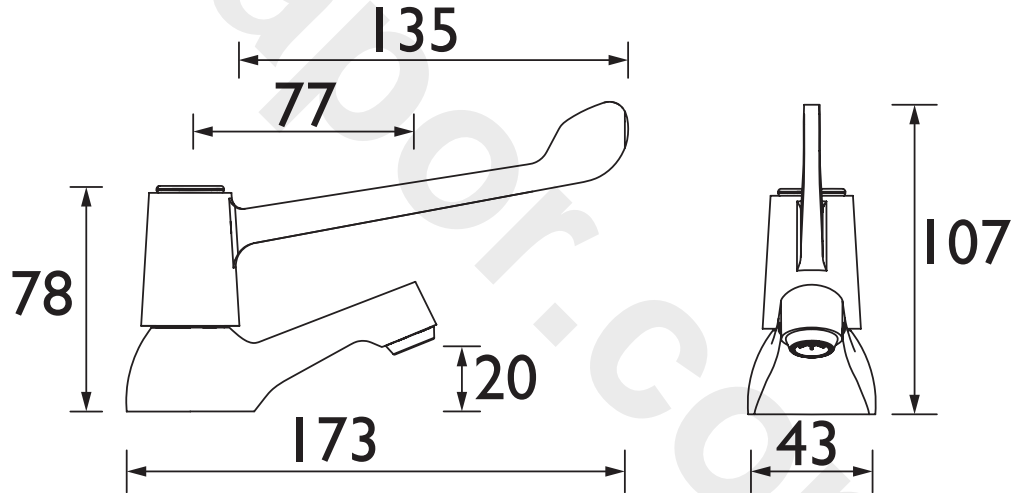

### Specification

<b>Product Type:</b>	Bathroom taps
<b>Main Construction Material:</b>	Brass
<b>Mount Type:</b>	Deck Mounted
<b>Handle Type:</b>	Lever Handles
<b>Connection Inlet:</b>	1/2" BSP
<b>Connection Outlet:</b>	M16 Aerator
<b>Number of Tap Holes:</b>	2
<b>Valve/Cartridge Type:</b>	1/2" Ceramic Disc Valve
<b>Plumbing System Requirements:</b>	Suitable for all plumbing systems
<b>Minimum Dynamic Pressure:</b>	0.2 Bar
<b>Maximum Dynamic Pressure:</b>	7.0 Bar
<b>Maximum Hot Water Temperature: °C</b>	65
<b>Maximum Static Pressure: (bar)</b>	10
<b>Flow Type:</b>	Single Flow
<b>Isolation Included:</b>	No

### Features:

- Long life and easy to use 1/4 turn ceramic disc valves
- Metal back nuts for added durability
- Supplied with 6" (152mm) metal lever handles

### Dimensions (measurements in mm)